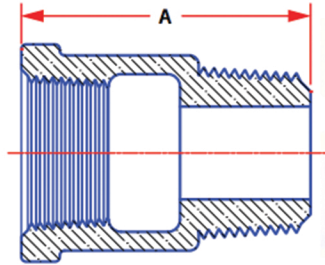

# THREADED CAST BRONZE FITTINGS

## EXTENSION PIECES

## CLASS 125#

| Part No.<br>LF Imp | Part No.<br>LF Dom | Part No.<br>Import | Size   | Pkg Qty | Approx.<br>Weight | A<br>Inches |
|--------------------|--------------------|--------------------|--------|---------|-------------------|-------------|
| LF75604            | 65604              | 65604              | 1/2"   | 25      | .17               | 1.47        |
| LF75606            | 65606              | 65606              | 3/4"   | 25      | .25               | 1.81        |
| LF75610            |                    | 75610              | 1"     | -       | .46               | 2.18        |
| LF75612            |                    | 75612              | 1-1/4" | -       | .67               | 2.06        |
| LF75614            |                    | 75614              | 1-1/2" | -       | .86               | 2.09        |
| LF7562             |                    | 75620              | 2"     | -       | 1.16              | 2.31        |